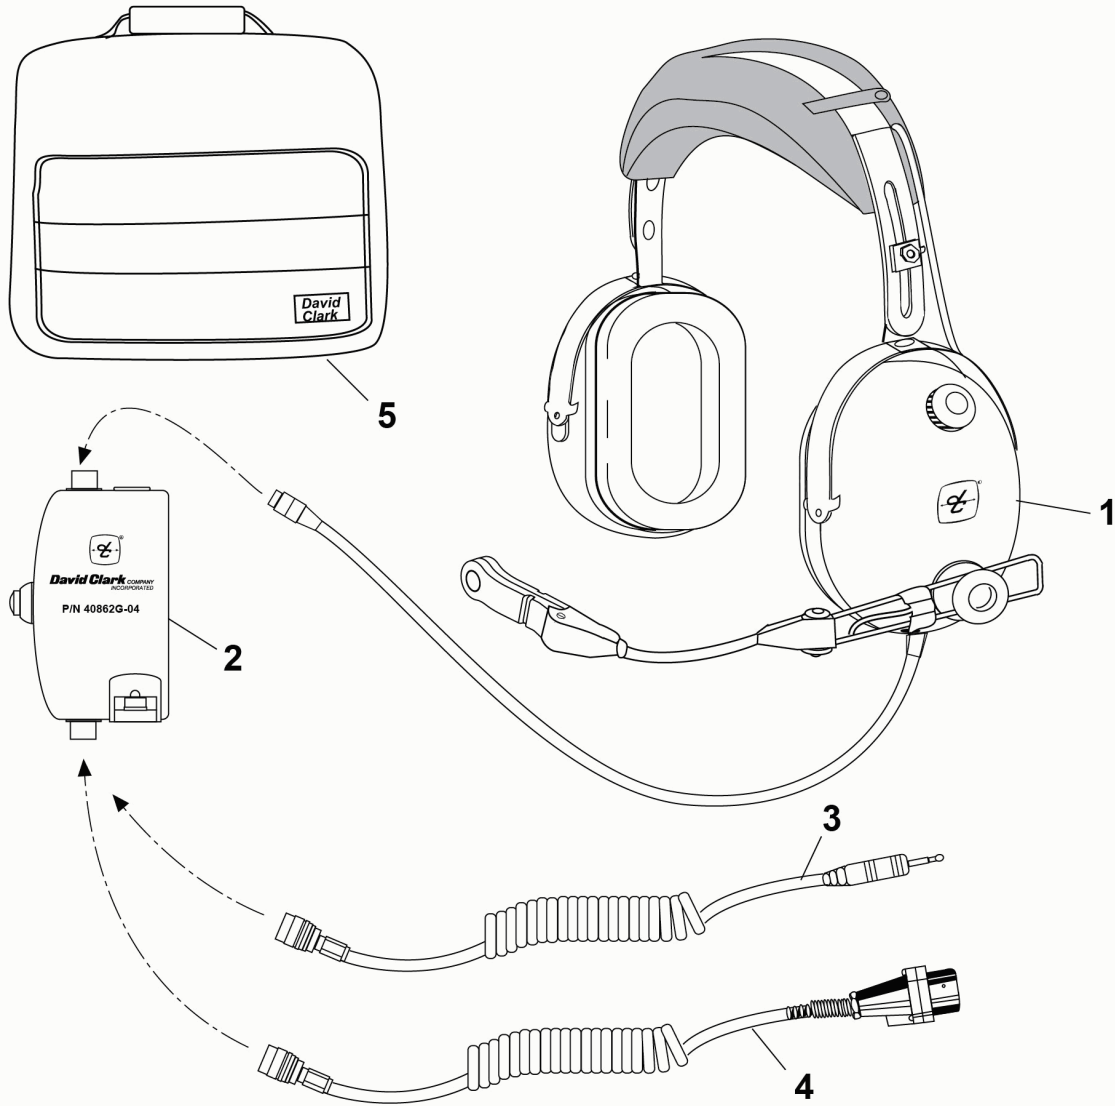

ATTENTION:

ENC Headset and Battery Module located in carrying case main pocket.
Communication Cords located in carrying case outer pocket.

No.	Description	Part No.
1	ENC Headset	40699G-06
2	Battery Module	40862G-07
3	Comm Cord w/U174/U	40602G-10

No.	Description	Part No.
4	Comm Cord w/U77/U	40602G-11
5	Carrying Case	40688G-08