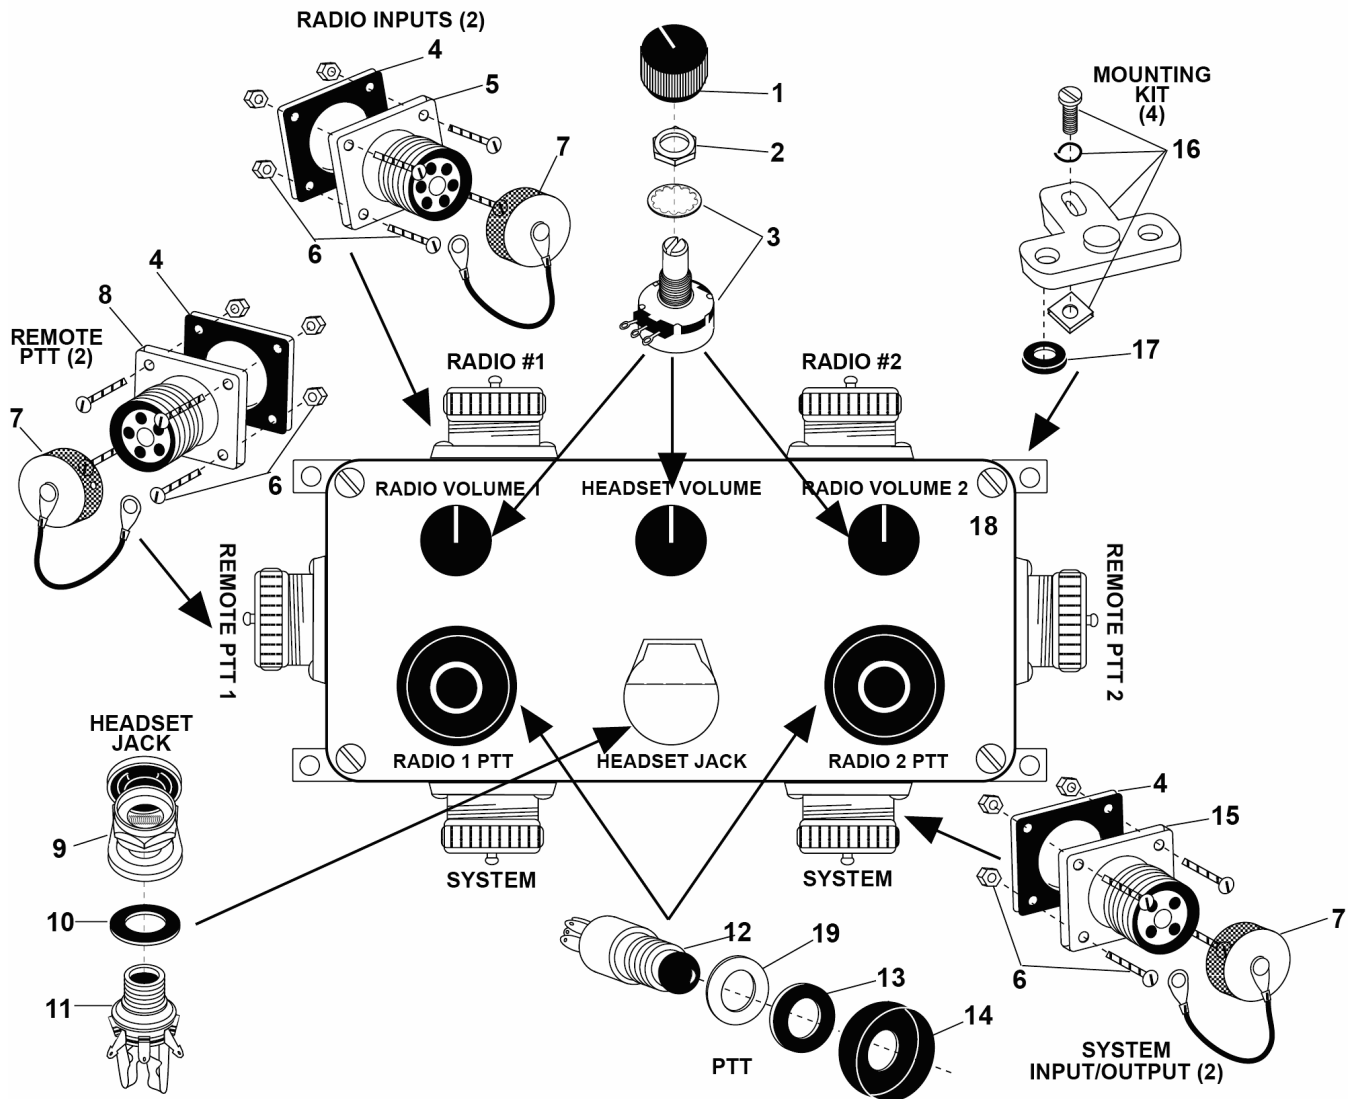

**PARTS LIST
MODEL U3816**

No.	Description	Part No.
1	Knob	09347P-15
2	Shaft Seal Nut	13145P-34
3	Volume Control	09349P-30
4	Gasket	13176P-03
5	Connector (6 Socket)	00084M-05
6	Screws and Nuts (4 ea.)	18900G-01
7	Cap (and nylon cord)	13238P-01
8	Connector (5 Socket)	00121M-01
9	Jack Cover (with Nut)	09518P-04
10	Neoprene Washer (10/pk)	18900G-39

No.	Description	Part No.
11	Headset Jack	09228P-03
12	Push-To-Talk Switch	09851P-28
13	Neoprene Washer (10/pk)	23100G-07
14	Guard, Push Button	26553P-01
15	Connector (4 socket)	00084M-04
16	Mounting Kit	09865P-03
17	Grommet (4 ea.)	18900G-08
18	Box	26497P-54
19	Flat Washer (10/pk)	23100G-08