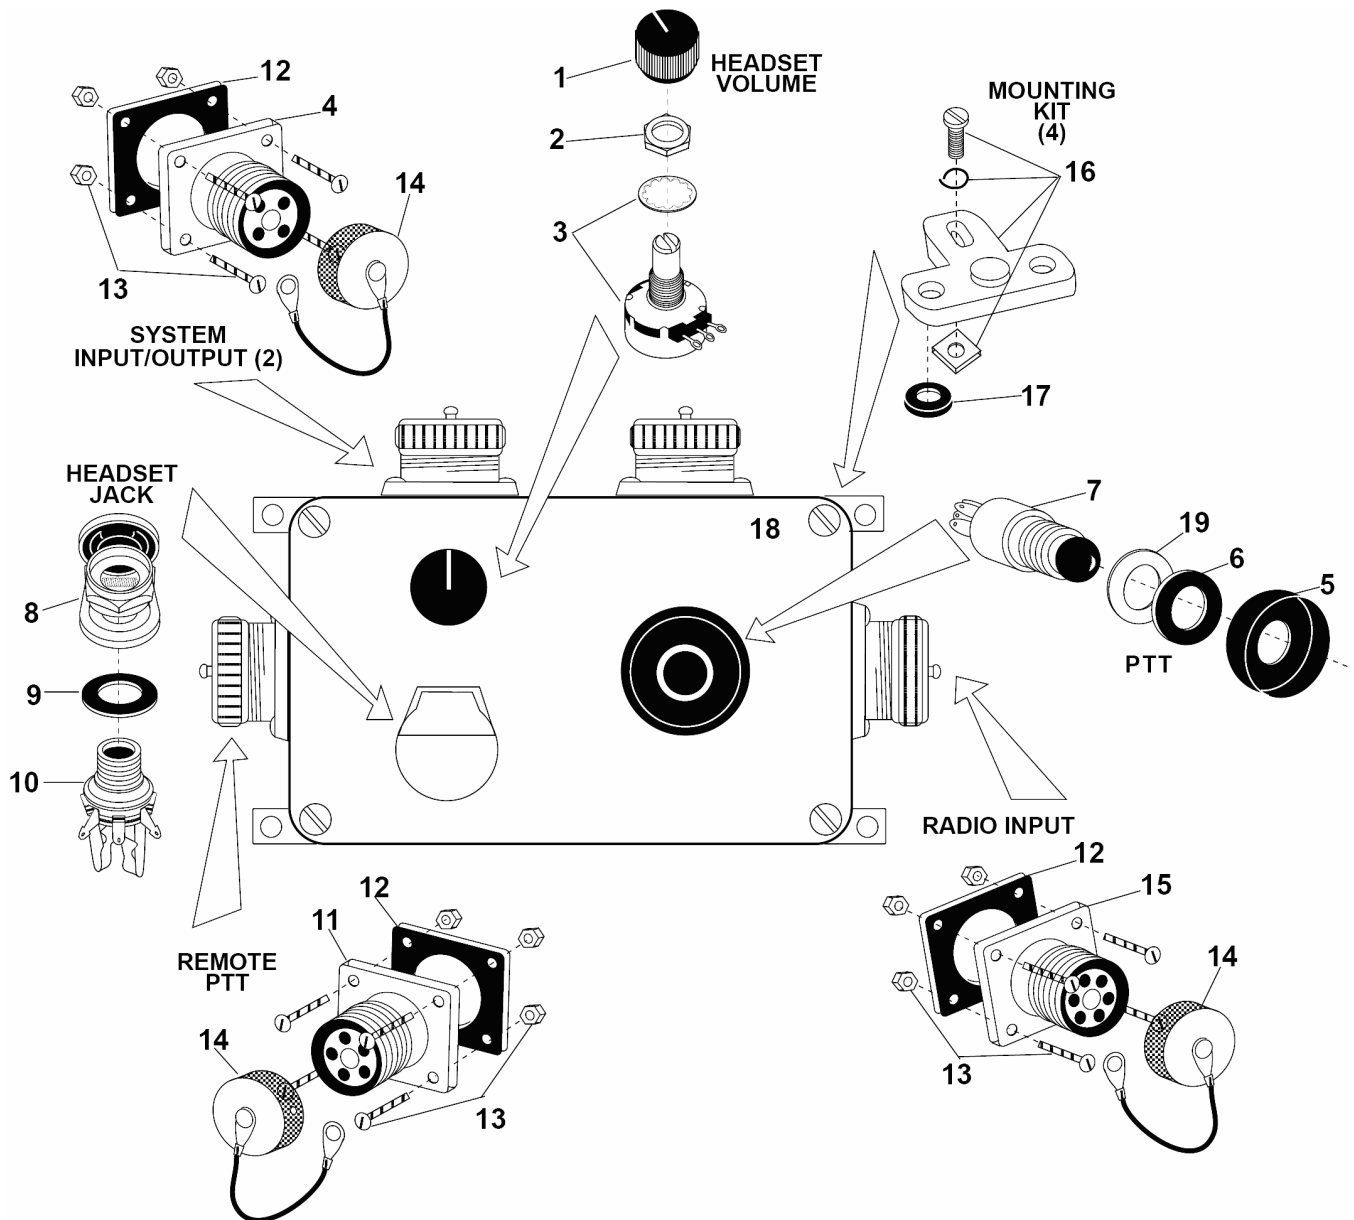

**PARTS LIST
MODEL U3815A**

No.	Description	Part No.
1	Knob	09347P-15
2	Shaft Seal Nut	13145P-34
3	Volume Control	09349P-30
4	Connector (4 socket)	00084M-04
5	Guard, Push Button	26553P-01
6	Neoprene Washer (10/pk)	23100G-07
7	Push-To-Talk Switch	09851P-28
8	Jack Cover (with Nut)	09518P-04
9	Neoprene Washer (10/pk)	18900G-39
10	Headset Jack	09228P-03

No.	Description	Part No.
11	Connector (5 Socket)	00121M-01
12	Gasket	13176P-03
13	Screws and Nuts (4 ea.)	18900G-01
14	Cap (and nylon cord)	13238P-01
15	Connector (6 Socket)	00084M-05
16	Mounting Kit	09865P-03
17	Grommet (4 ea.)	18900G-08
18	Box	26497P-21
19	Flat Washer (10/pk)	23100G-08