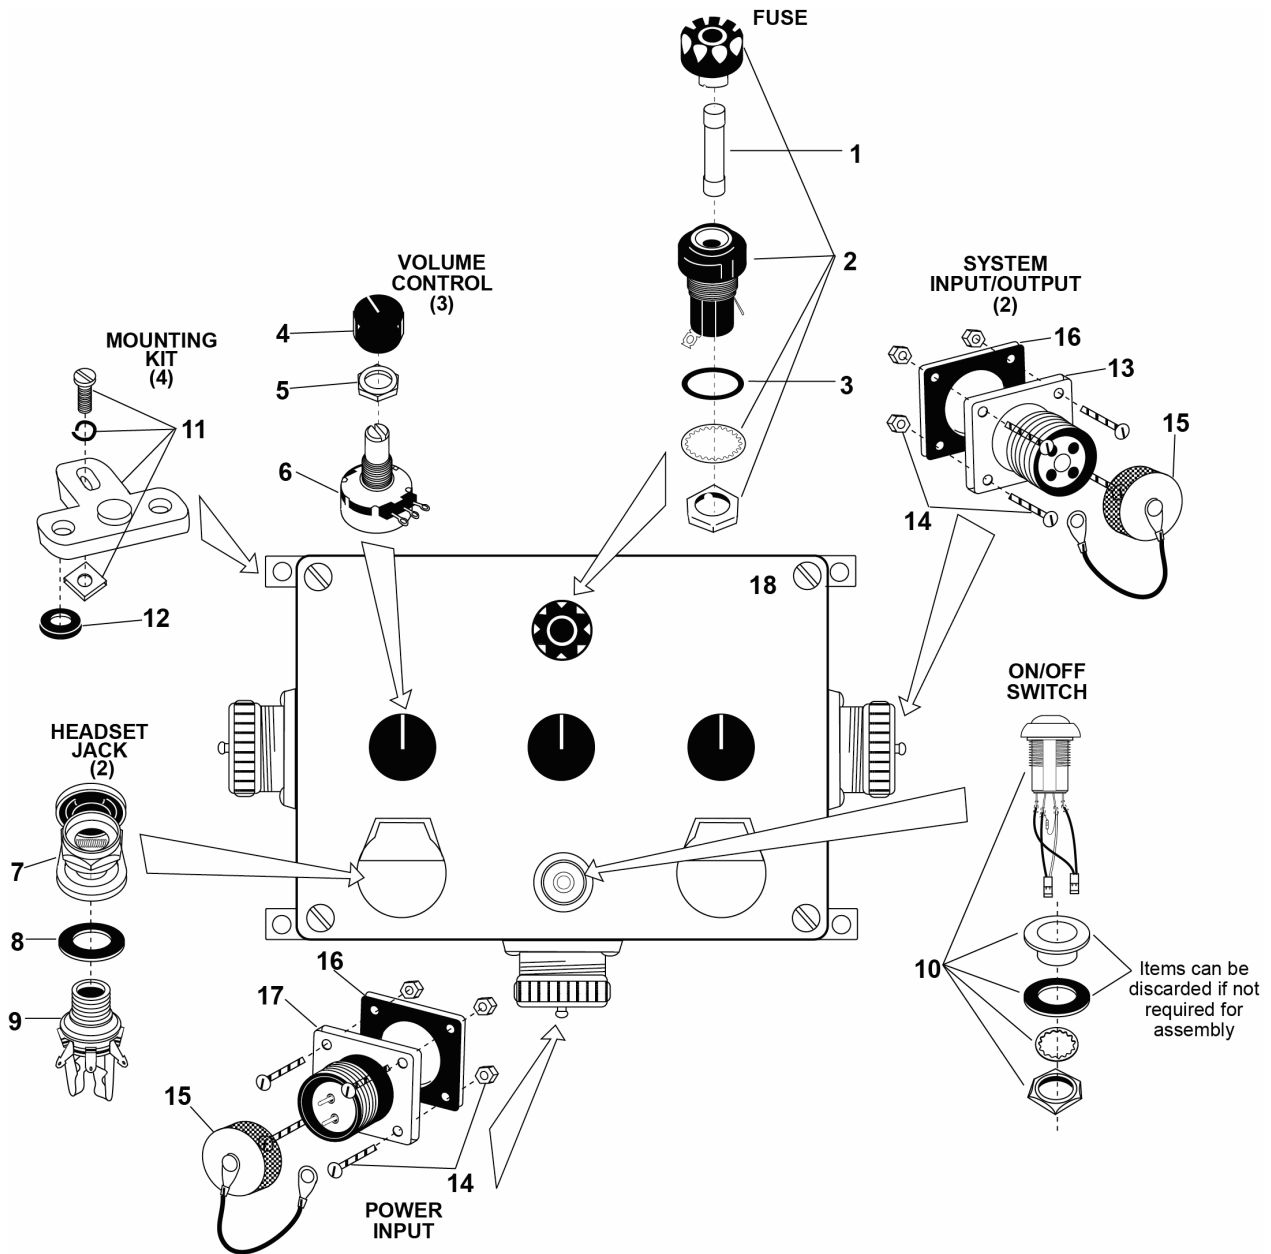

**PARTS LIST
MODEL U3800**

No.	Description	Part No.
1	Fuse	09486P-09
2	Fuse Holder	09487P-07
3	"O" Ring Washer (10/pk)	18900G-05
4	Knob	09347P-15
5	Shaft Seal Nut	13145P-34
6	Volume Control	09349P-30
7	Jack Cover (with Nut)	09518P-04
8	Neoprene Washer (10/pk)	18900G-39
9	Headset Jack	09228P-03

No.	Description	Part No.
10	ON/OFF Switch Assembly Kit	41053G-09
11	Mounting Kit	09865P-03
12	Grommet (4 ea.)	18900G-08
13	Connector (4 socket)	00084M-04
14	Screws and Nuts (4 ea.)	18900G-01
15	Cap (and nylon cord)	13238P-01
16	Gasket	13176P-03
17	Connector (2 Pin)	00084M-03
18	Box	26497P-03