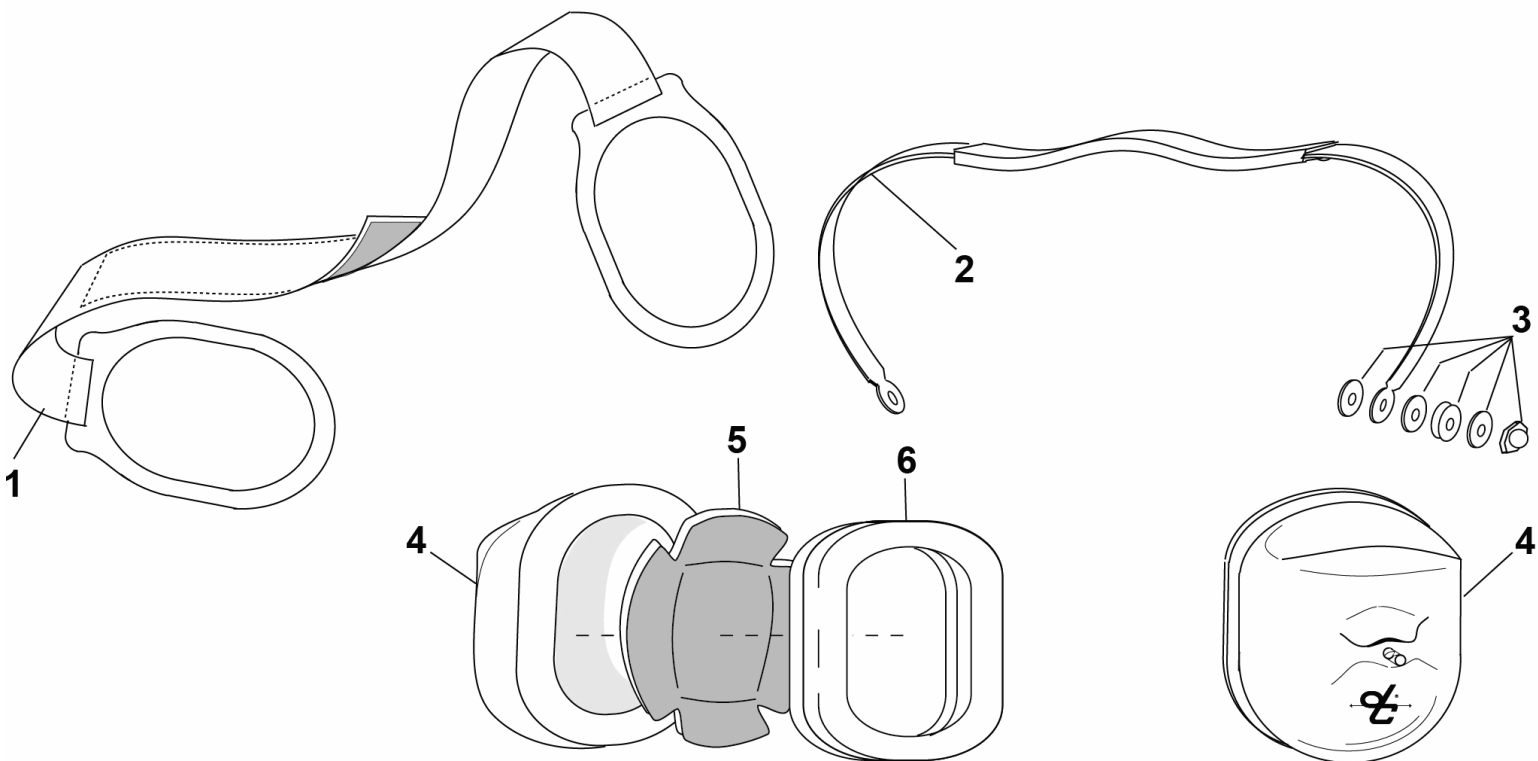

PARTS LIST
MODEL 805V

No.	Description	Part No.
1	Adjustable Strap	10370G-03
2	Spring Assembly	10117G-97
3	Nut and Washer Kit (10 pk)	12052G-02

No.	Description	Part No.
4	Dome, Stamped	16181G-36
5	Dome Filter (1 each)	24636P-03
6	Earseal (pair)	18316G-02