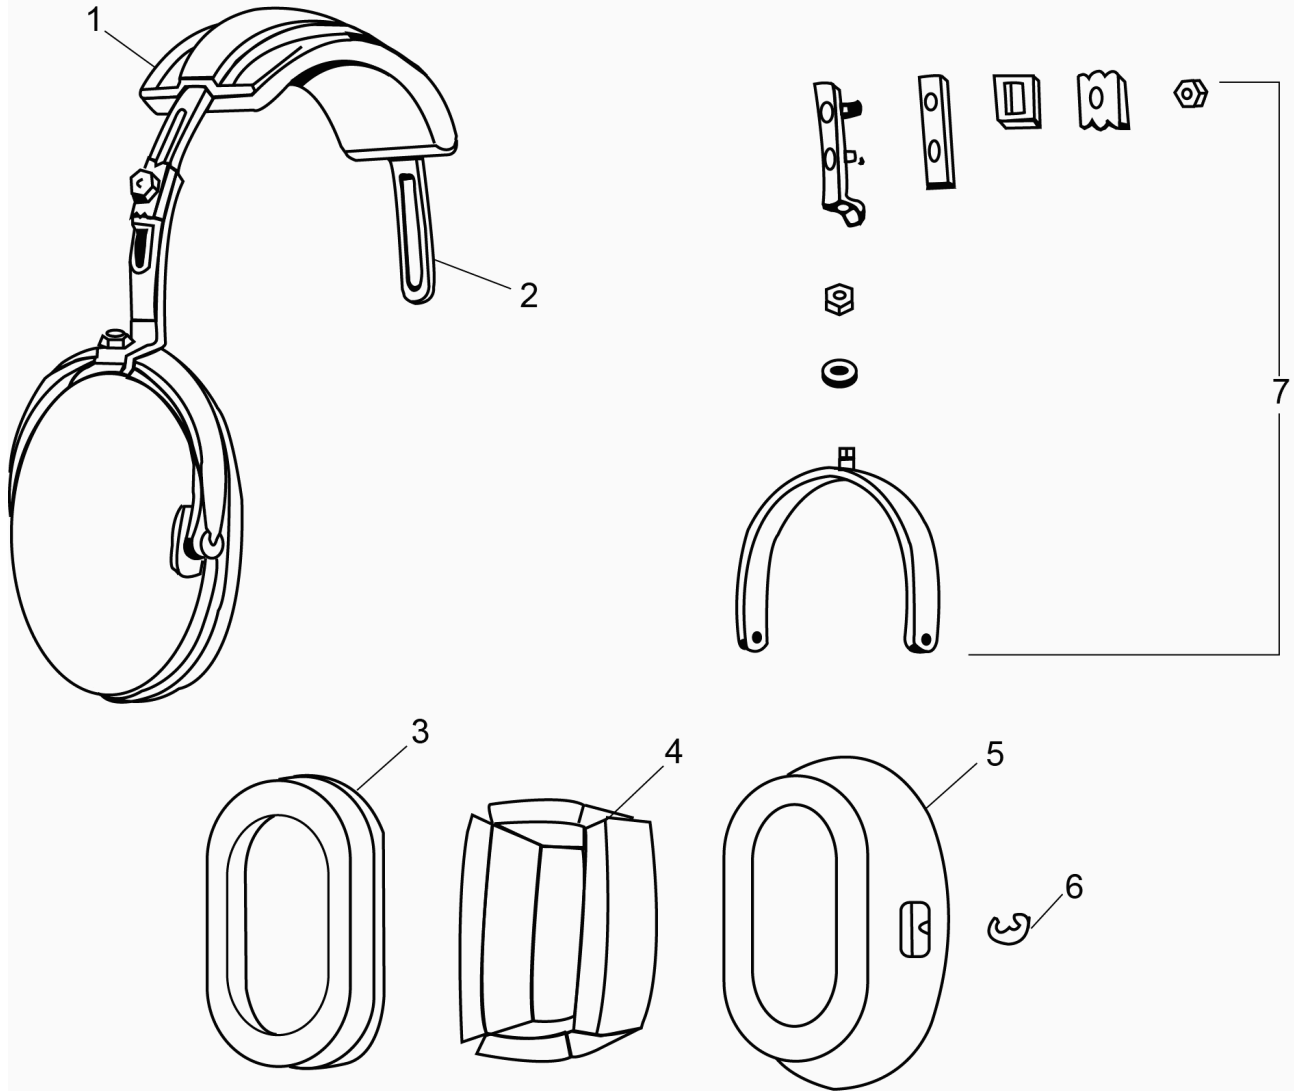

**PARTS LIST  
MODEL 9AN/2**

No.	Description	Part No.
1	Headpad Assembly	10021G-35
2	Headband Spring	24490P-01
3	Earseal (pair)	18316G-02
4	Dome Filter (1 each)	24505P-02

No.	Description	Part No.
5	Dome, Right	18620G-01
6	Retaining Ring (10/pk)	00009M-03
7	Stirrup Assembly	22378G-02