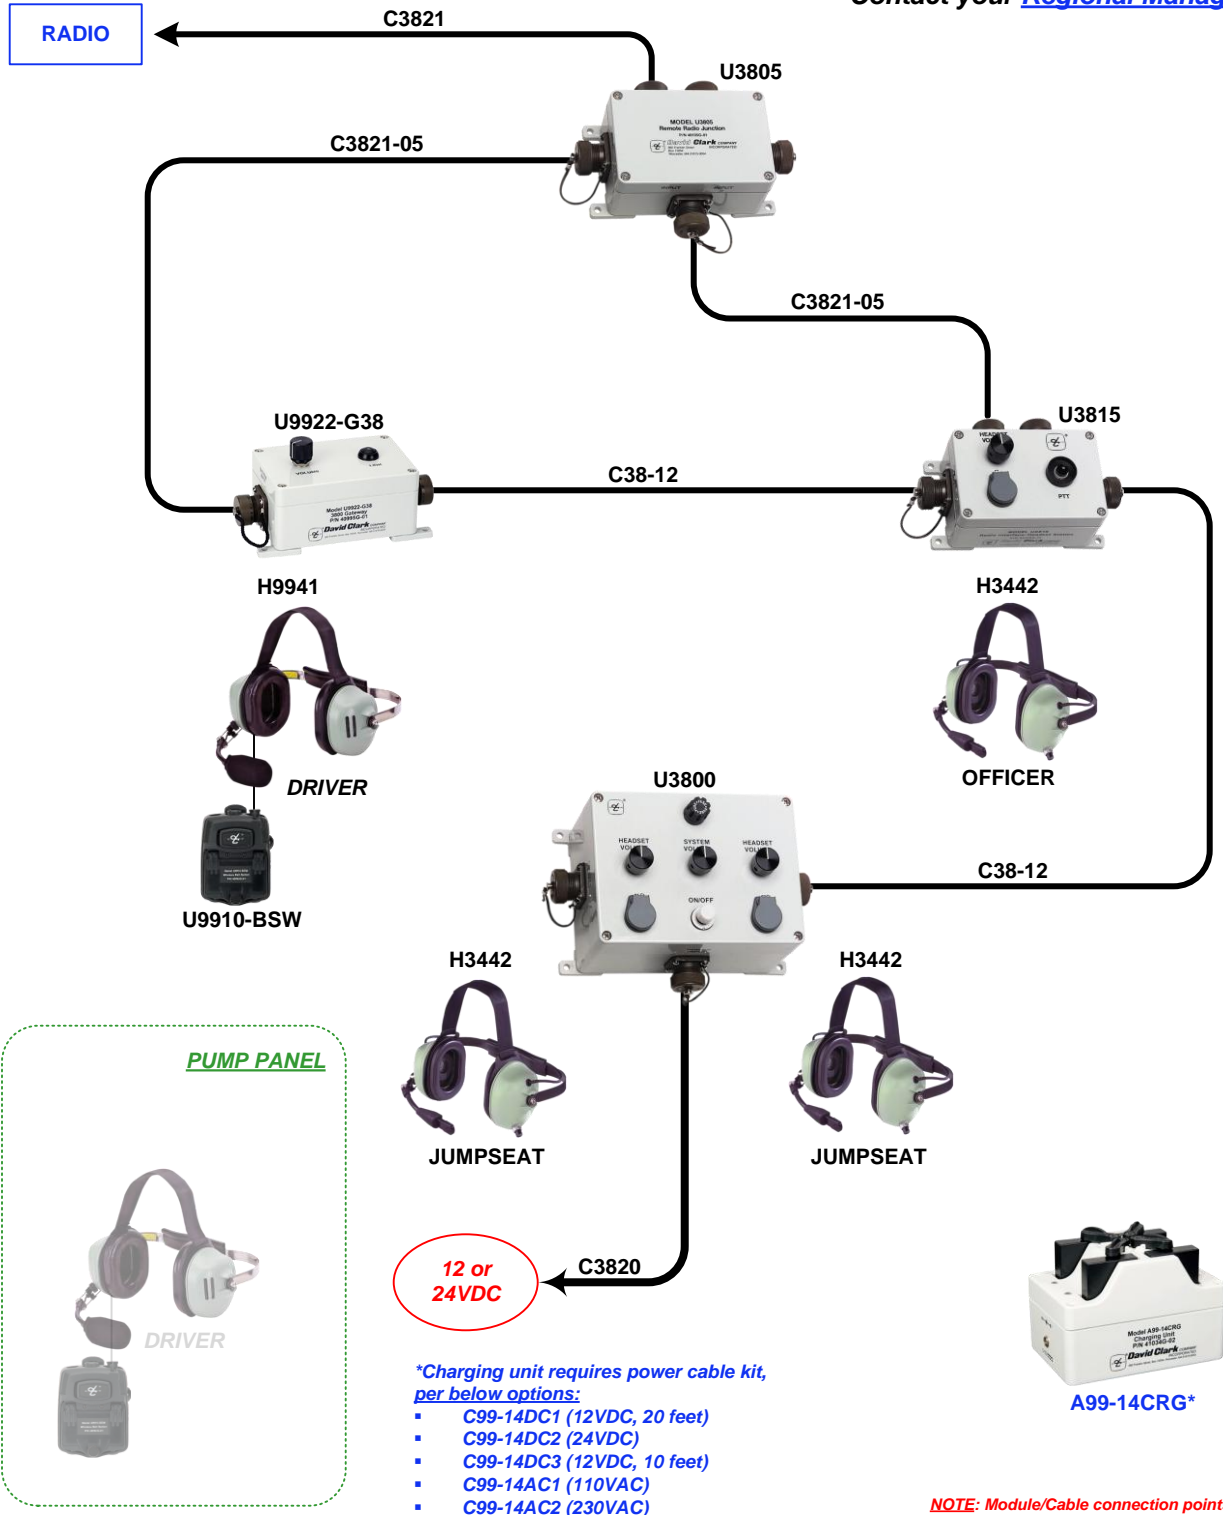

Series 3800 Vehicle Intercom System

4 Position Engine with Pump Panel (Wireless Driver)
Single Radio Interface
System Layout

Each Series 3800 Vehicle Intercom System is customized to your requirements and budget. Contact your [Regional Manager](#) for design assistance.

**Charging unit requires power cable kit, per below options:*

- C99-14DC1 (12VDC, 20 feet)
- C99-14DC2 (24VDC)
- C99-14DC3 (12VDC, 10 feet)
- C99-14AC1 (110VAC)
- C99-14AC2 (230VAC)

NOTE: Module/Cable connection points for illustration only; not intended to reflect installation accuracy. Please refer to installation manual for proper connection points.