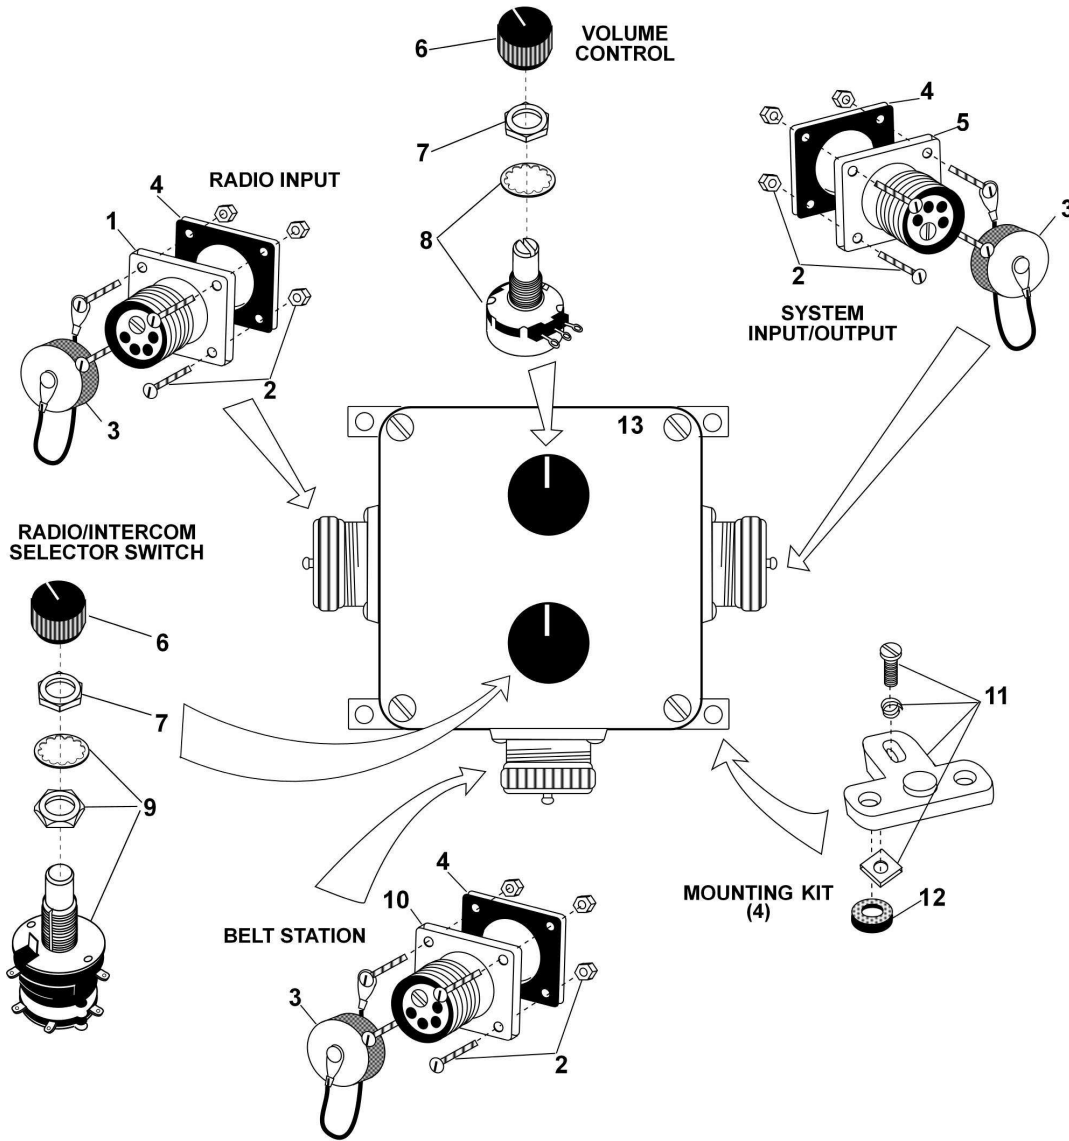

PARTS LIST
MODEL U3804

No.	Description	Part No.
1	Connector (6 Socket)	00084M-05
2	Screws and Nuts (4 ea.)	18900G-01
3	Cap (and nylon cord)	13238P-01
4	Gasket	13176P-03
5	Connector (4 Socket)	00084M-04
6	Knob	09347P-15
7	Shaft Seal Nut	13145P-05

No.	Description	Part No.
8	Volume Control 5K	09349P-30
9	Selector Switch	09500P-16
10	Connector (5 Socket)	00121M-01
11	Mounting Kit	09865P-03
12	Grommet (4 ea.)	18900G-08
13	Box	26497P-11