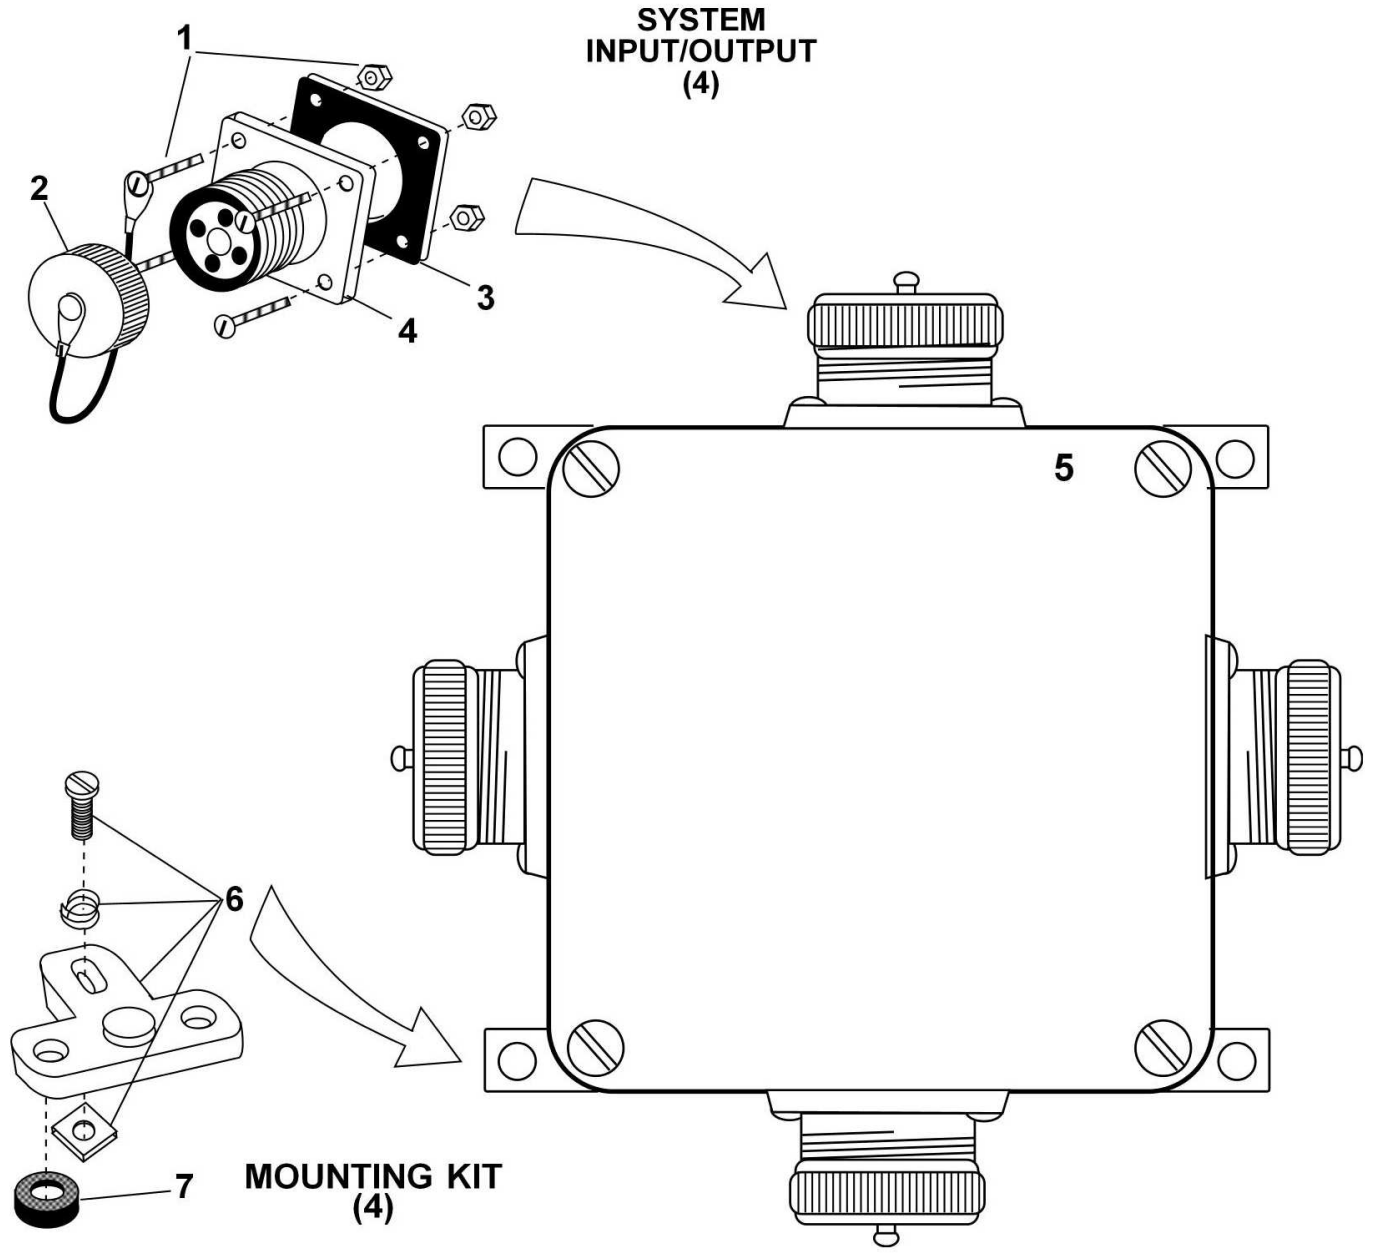

**PARTS LIST  
MODEL U3803**

No.	Description	Part No.
1	Screws and Nuts (4 ea.)	18900G-01
2	Cap (and nylon cord)	13238P-01
3	Gasket	13176P-03
4	Connector (4 socket)	00084M-04

No.	Description	Part No.
5	Box	26497P-06
6	Mounting Kit	09865P-03
7	Grommet (4 ea.)	18900G-08