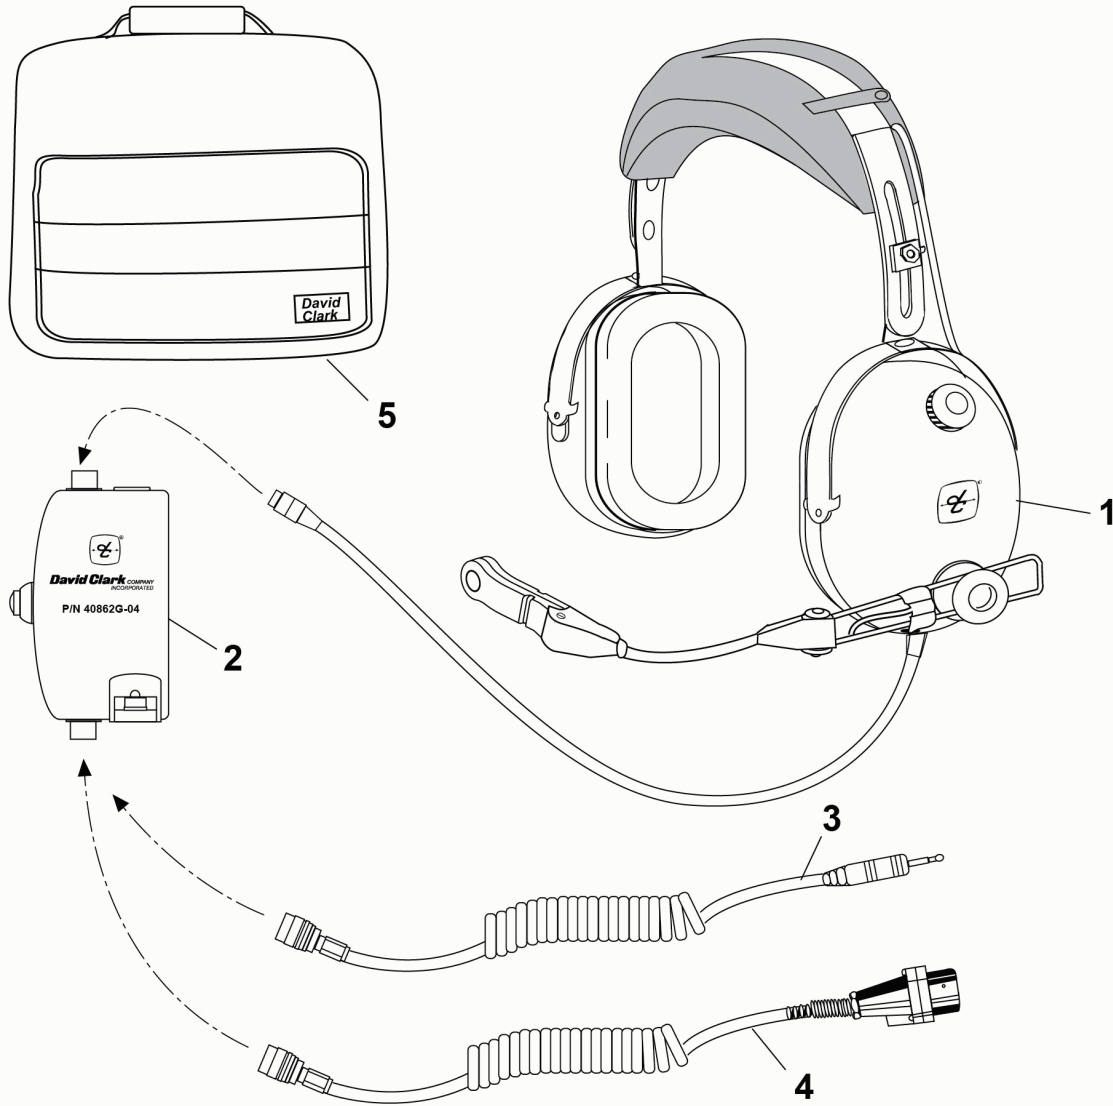

ATTENTION:
ENC Headset and Battery Module located in carrying case main pocket.
Communication Cords located in carrying case outer pocket.

No.	Description	Part No.
1	ENC Headset	40699G-06
2	Battery Module	40862G-07
3	Comm Cord w/U174/U	40602G-10

No.	Description	Part No.
4	Comm Cord w/U77/U	40602G-11
5	Carrying Case	40688G-08