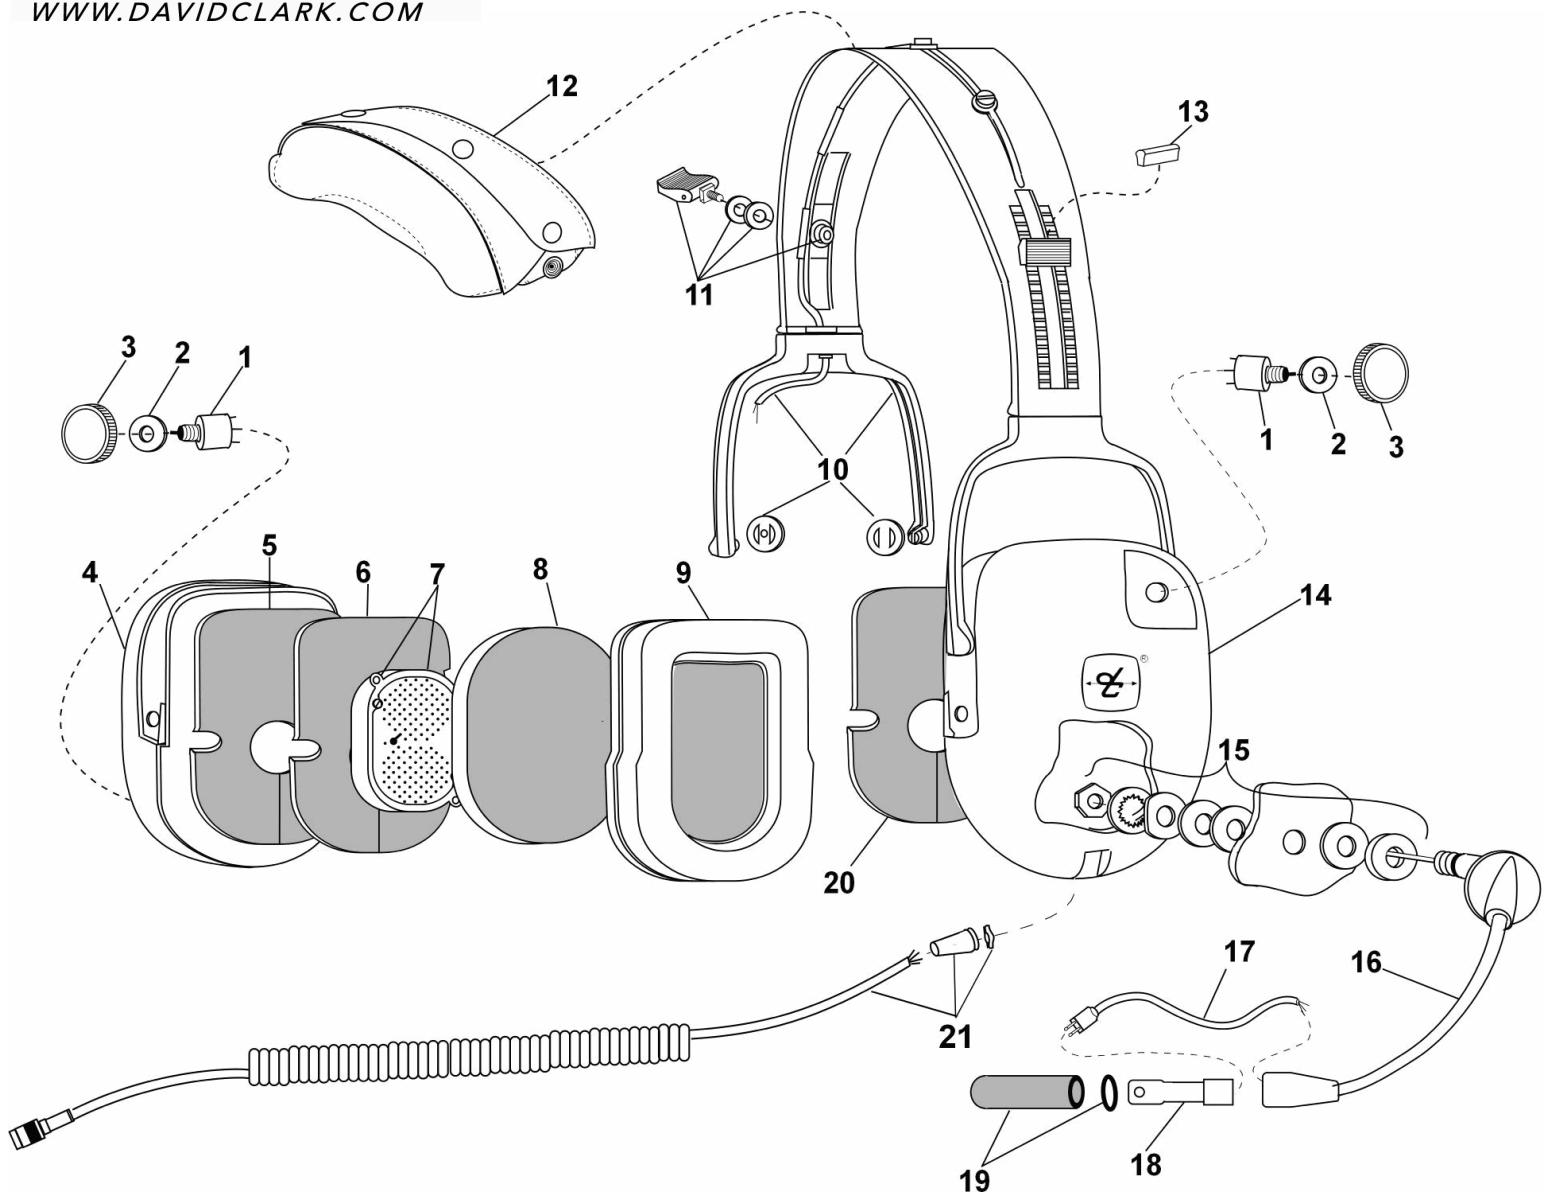

**PARTS LIST  
MODEL H20-10HX**

No.	Description	Part No.
1	Volume Control	09349P-60
2	Washer, Neoprene (10/pk)	40688G-21
4	Dome, Stamped RH	40500G-02
5	Filter, Dome, Yellow RH (1 each)	14096P-16
6	Filter, Dome, Charcoal (1 each)	14096P-15
7	Module with Bracket	18900G-88
8	Filter, Dome Charcoal (1 each)	14096P-14
9	Flo-Fit Gel Earseals (pr)	40243G-10
10	Headband Assy Kit	18900G-87
11	Headpad Latch Kit	18900G-72

No.	Description	Part No.
12	Headpad, Stretching	40501G-04
13	Latch Stop Kit	18900G-66
14	Dome, Stamped LH	40499G-02
15	Boom Attachment Kit	12840G-13
16	Mic Boom Assembly	18688G-08
17	Microphone Plug Cord	18744G-01
18	M-7A Electret Mic	09168P-33
19	Mic Protector Pkg	40062G-02
20	Filter, Dome Yellow LH (1 each)	14096P-17
21	Comm Cord Kit	40599G-04