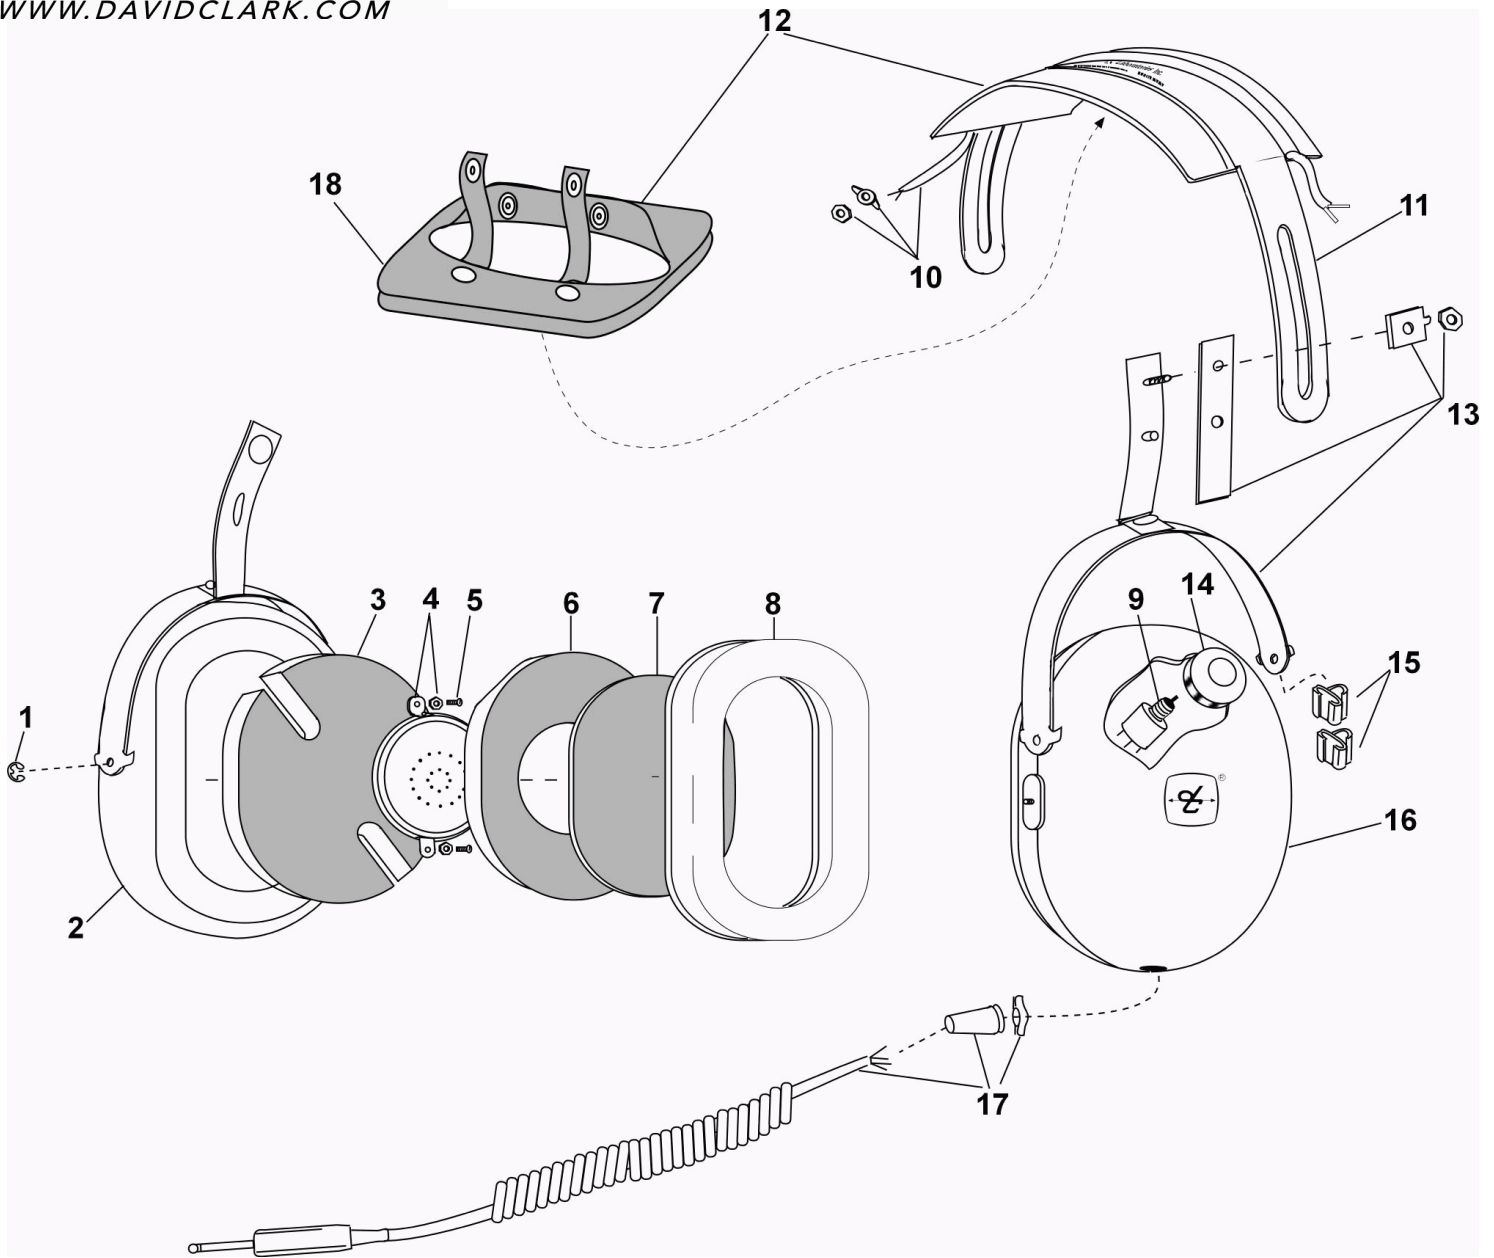

**PARTS LIST
MODEL H10-00**

No.	Description	Part No.
1	Retaining Ring (10/pk)	00009M-03
2	Right Dome	11696P-12
3	Dome Filter	26475P-02
4	Earphone Assembly	10376G-20
5	Screw (10/pk)	13180P-06
6	Dome Filter	25629P-03
7	Filter (1 each)	14096P-09
8	Undercut Gel Earseal (pair)	40863G-02
9	Volume Control	09349P-34

No.	Description	Part No.
10	Overhead Cord Kit	22607G-01
11	Headband Spring	15093P-01
12	Headpad Assembly	18900G-45
13	Stirrup & Clamp Kit	22378G-08
14	Volume Control Knob	15109P-01
15	Clip, Cord (4/pk)	15125P-02
16	Left Dome	11696P-13
17	Comm Cord Kit	18028G-02
18	Headpad Restraint, Foam	40266G-01

ELECTRICAL SCHEMATIC
MODEL H10-00