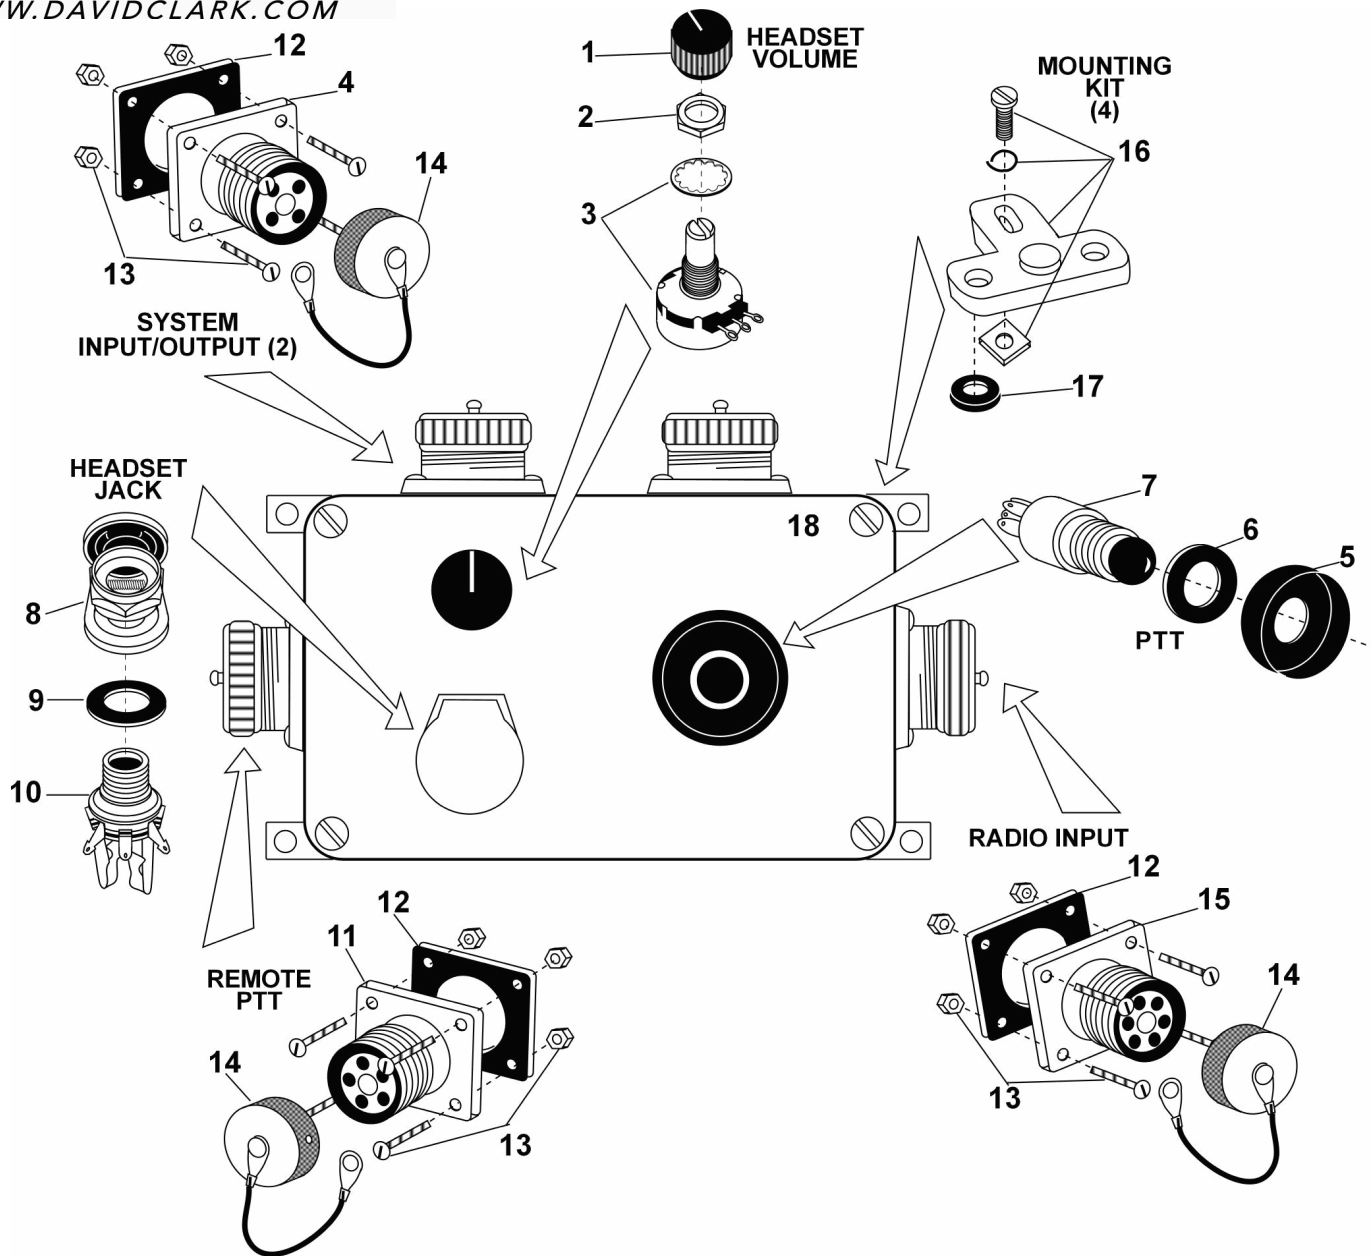

**PARTS LIST  
MODEL U3815A**

No.	Description	Part No.
1	Knob	09347P-15
2	Shaft Seal Nut	13145P-34
3	Volume Control	09349P-30
4	Connector (4 socket)	00084M-04
5	Guard, Push Button	26553P-01
6	Neoprene Washer (10/pk)	18900G-39
7	Push-To-Talk Switch	09851P-28
8	Jack Cover (with Nut)	09518P-04
9	Neoprene Washer (10/pk)	18900G-39

No.	Description	Part No.
10	Headset Jack	09228P-03
11	Connector (5 Socket)	00121M-01
12	Gasket	13176P-03
13	Screws and Nuts (4 ea.)	18900G-01
14	Cap (and nylon cord)	13238P-01
15	Connector (6 Socket)	00084M-05
16	Mounting Kit	09865P-03
17	Grommet (4 ea.)	18900G-08
18	Box	26497P-21