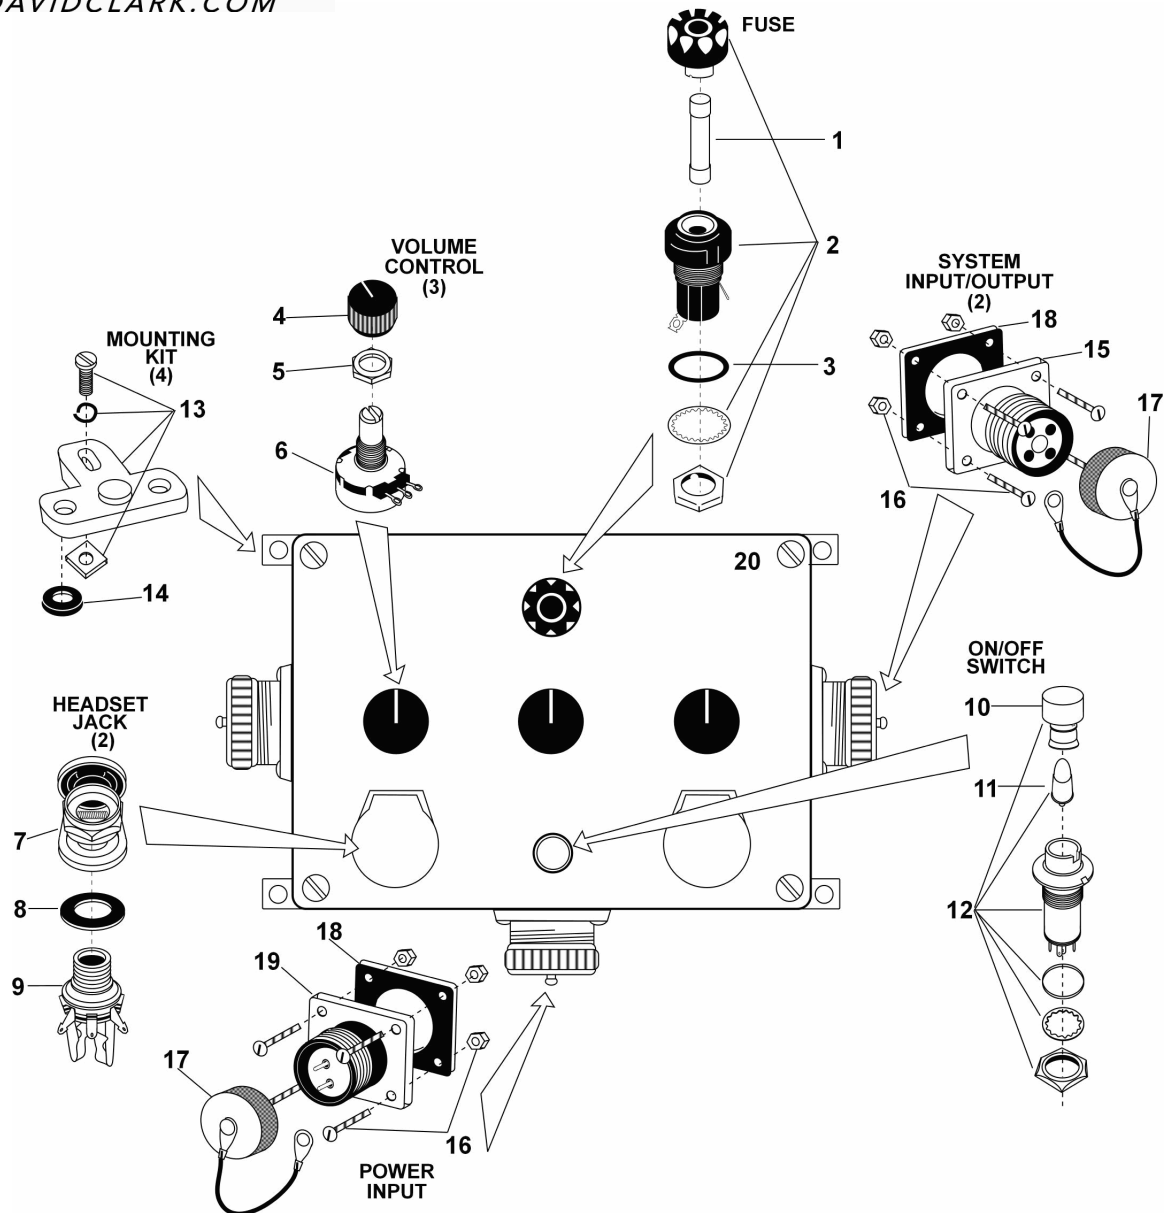

**PARTS LIST
MODEL U3800**

No.	Description	Part No.
1	Fuse	09486P-09
2	Fuse Holder	09487P-07
3	"O" Ring Washer (10/pk)	18900G-05
4	Knob	09347P-15
5	Shaft Seal Nut	13145P-34
6	Volume Control	09349P-30
7	Jack Cover (with Nut)	09518P-04
8	Neoprene Washer (10/pk)	18900G-39
9	Headset Jack	09228P-03
10	Push Button Cap	13056P-11

No.	Description	Part No.
11	Lightbulb	09493P-01
12	On/Off Switch (with bulb)	09851P-21
13	Mounting Kit	09865P-03
14	Grommet (4 ea.)	18900G-08
15	Connector (4 socket)	00084M-04
16	Screws and Nuts (4 ea.)	18900G-01
17	Cap (and nylon cord)	13238P-01
18	Gasket	13176P-03
19	Connector (2 Pin)	00084M-03
20	Box	26497P-03