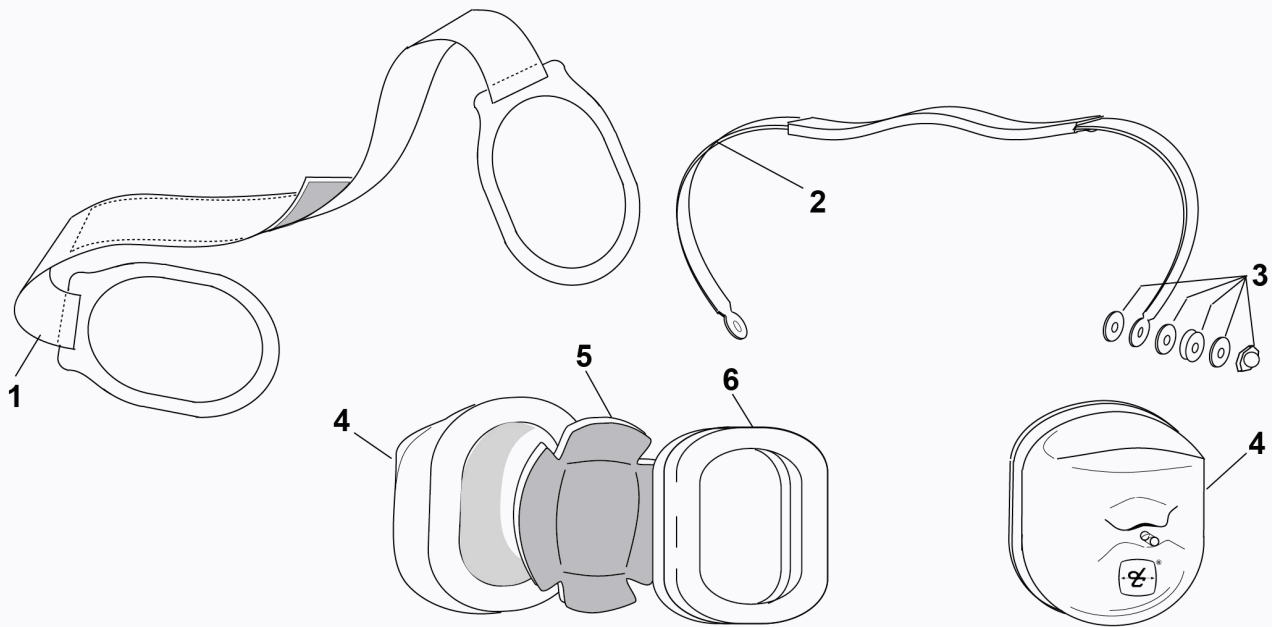

PARTS LIST  
MODEL 805V

No.	Description	Part No.
1	Support Assembly	10370G-03
2	Spring Assembly	10117G-97
3	Nut and Washer Kit (10 pk)	12052G-02

No.	Description	Part No.
4	Dome, Stamped	16181G-36
5	Dome Filter (1 each)	24636P-03
6	Earseal (pair)	18316G-02