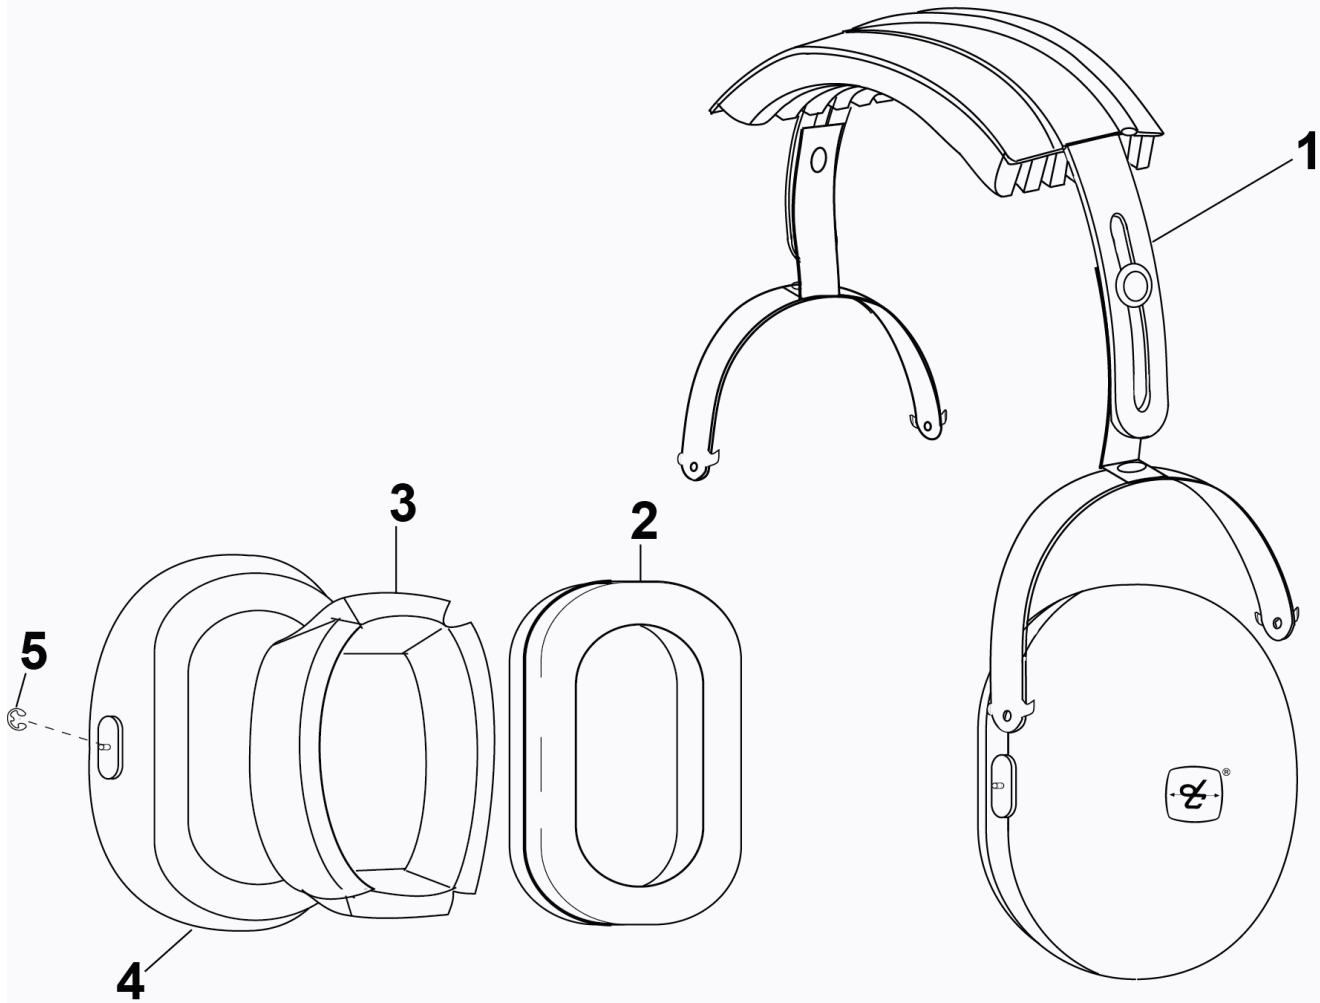

**PARTS LIST
MODEL 10A/10AS**

No.	Description	Part No.
1	Headband Spring & Stirrup Assy	12365G-02
2	Earseal (pair)	18316G-02
3	Dome Filter (1 each)	24636P-03

No.	Description	Part No.
4	Dome, Stamped	10634G-11
5	Retaining Ring (10/pk)	00009M-03