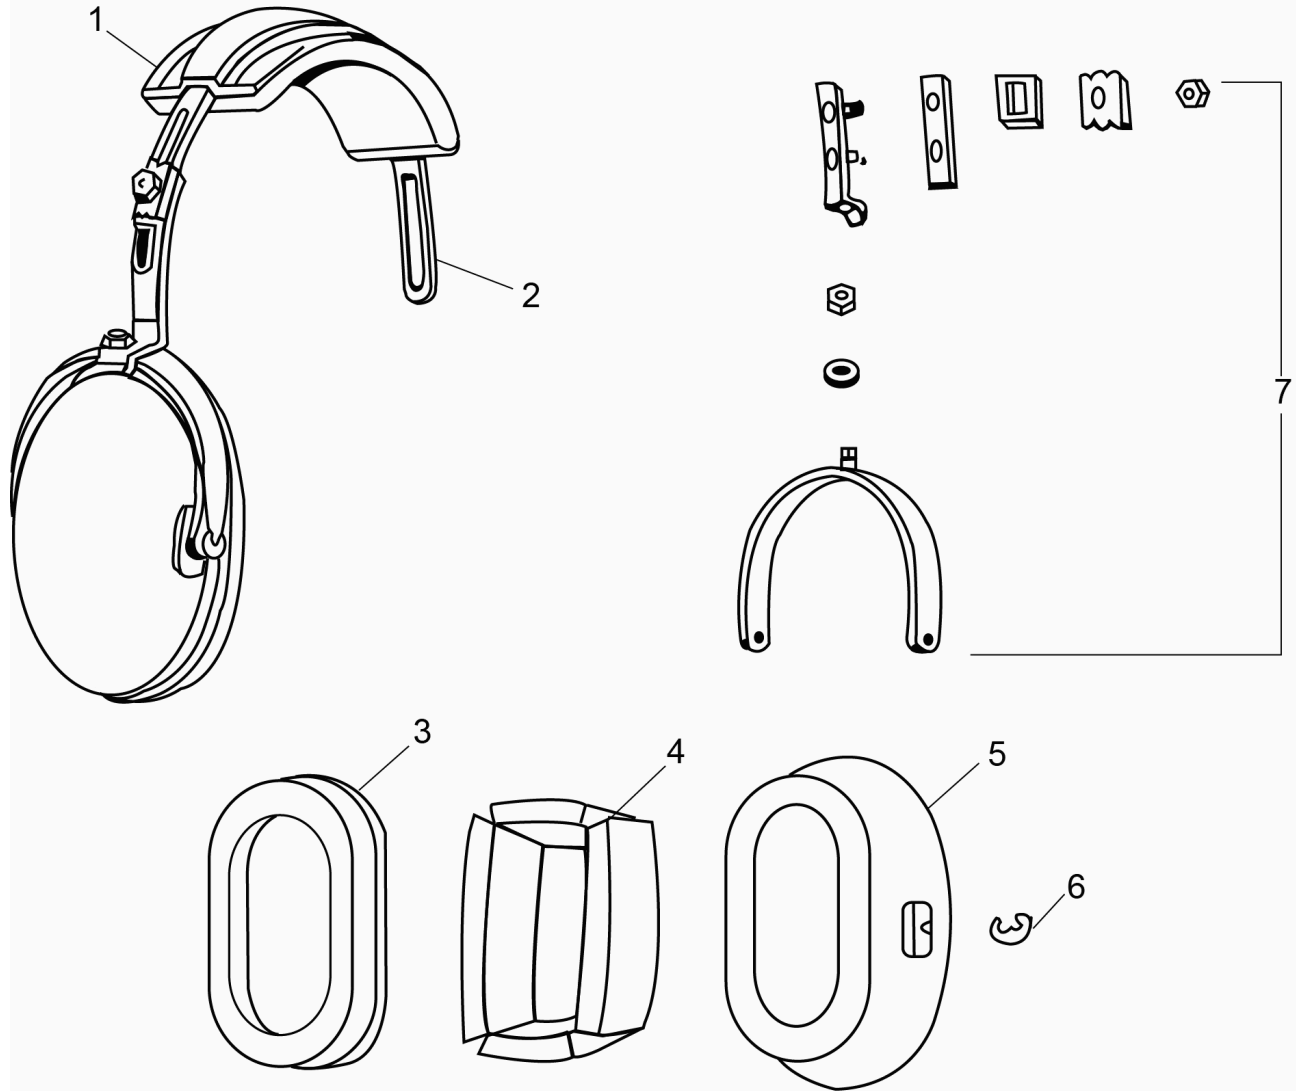

PARTS LIST
MODEL 9AN/2

No.	Description	Part No.
1	Headpad Assembly	10021G-35
2	Headband Spring	24490P-01
3	Earseal (pair)	18316G-02
4	Dome Filter (1 each)	24505P-02

No.	Description	Part No.
5	Dome, Right	18620G-01
6	Retaining Ring (10/pk)	00009M-03
7	Stirrup Assembly	22378G-02